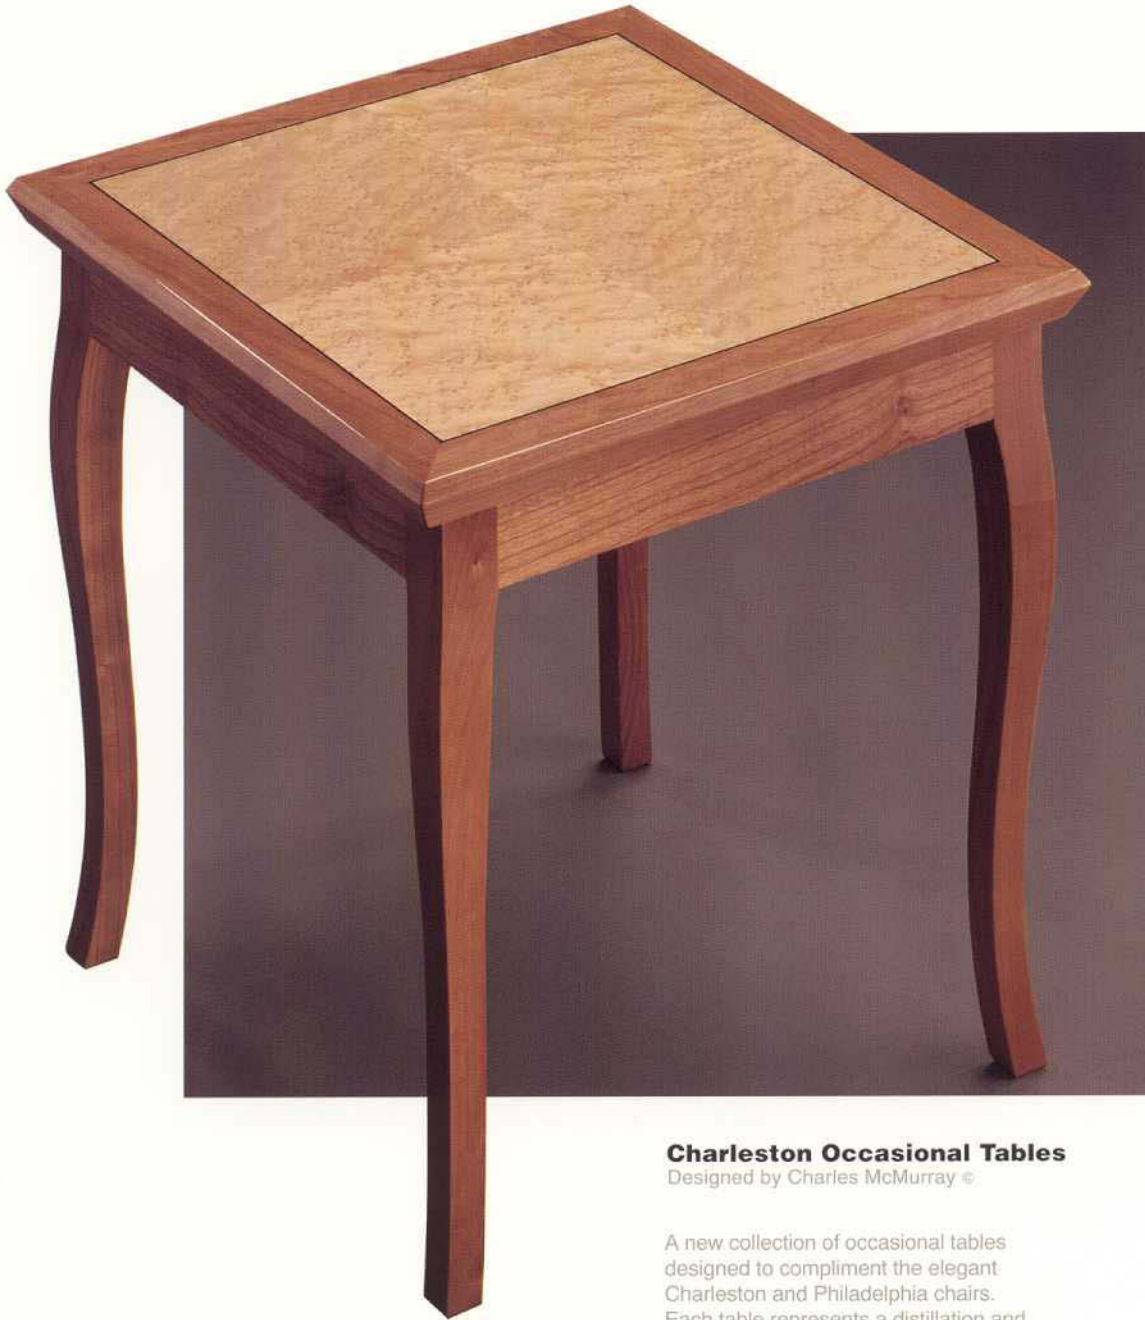

McMurray

Charleston Occasional Tables

Designed by Charles McMurray ©

A new collection of occasional tables designed to compliment the elegant Charleston and Philadelphia chairs. Each table represents a distillation and timeless interpretation of classic form. A sophisticated design that projects an aura of elegance. Hand crafted from the finest cherry hardwood and select veneers. Hand rubbed in a variety of finishes. An integral part of a timeless collection of fine contract furniture.

An American Classic

4350 Series
The Charleston Occasional Tables

4352 Square Charleston Table
24" x 24" x 18½" High

4353 Rectangular Charleston Table
24" x 36" D x 18½" High

3535 Philadelphia Chair

3701 Charleston Chair

4351 Square Charleston Table

Solid Cherry legs and top frame with reverse diamond inlay wood veneer top.
Shown Frame: Natural Cherry • CMD-W25
Top: Birds Eye Maple • CMD-W15
Reverse Diamond Veneer Pattern • Black Inlay
18" x 18" x 18½" High